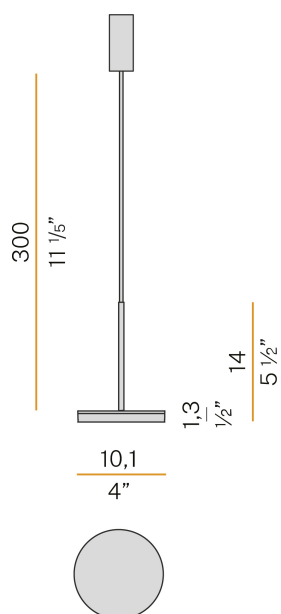

## Bella

220-240V AC ON-OFF  
L05302.011.0501

● black

### Data sheet

CODE	L05302.011.0501
SYSTEM POWER CONSUMPTION	6,5W
EFFICACY	64.67lm/W
LIGHT SOURCE	LED
LIGHT SOURCE LIFETIME	L80 (B10) 70.000h
COLOUR TEMPERATURE	2700K Ra>90
LIGHT DISTRIBUTION	diffused
POWER SUPPLY	220-240V AC
FREQUENCY	50/60Hz
ELECTRICAL CONFIGURATION	ON-OFF
DRIVER	integrated included
NOMINAL LUMINOUS FLUX	460lm
LUMEN OUTPUT	388lm
EFFICIENCY	84.3%
WEIGHT	0,55 Kg
PROTECTION DEGREE	IP40
COLOUR TOLLERANCES	SDCM 3
PACKING DIMENSIONS (CM)	13,0 x 24,0 x 12,0

Suspension lighting fixture for interiors, with indirect light emission.  
Die-cast aluminium structure in white, black, bronze, mat brass or titanium polyacrylic paint.  
Modelled acrylic diffuser with mat finish.  
Pickled sheet metal closing disk in polyacrylic paint.  
Suspension kit with rod in brass tube in polyacrylic paint.  
3m (118,1") long suspension and power cable in transparent PVC.  
Power canopy with pickled sheet metal ceiling bracket and extruded aluminium covering in white, black, bronze, mat brass or titanium polyacrylic paint.

### Technical drawing